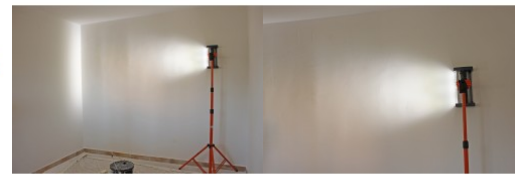

Reference: 274055
EAN13: 3476062740555
UPC: 4

EDMALIGHT - Cordless LED surface inspection light

Powerful LED light for detecting imperfections and surface irregularities on walls and ceilings.

Lightweight and wireless for optimal handling.

Head tilts 100° and swivels 140° with anti-slip coating to adapt to the work surface.

Adaptable to EDMA telescopic tripod and poles (not included).

Power: 7.5 W.

Luminous flux: 715 lm.

LED L70B20 for more than 30000 hours of use.

Colour of light source: 6000 K = cool white.

CRI > 80 = good colour rendering.

30° x 10° grazing beam.

IP54.

CE certified.

Delivered with :

- Battery 14,8 V - Type 18650 - 2600 mAh - Li-ion

- Battery charger