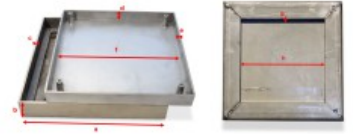

WATERPROOF FLOOR HATCH - 60 x 60 cm