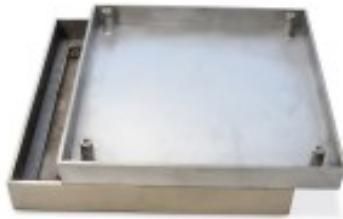

WATERPROOF STAINLESS STEEL FLOOR HATCH - 40 x 40 cm