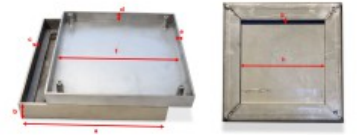

WATERPROOF STAINLESS STEEL FLOOR HATCH - 40 x 40 cm