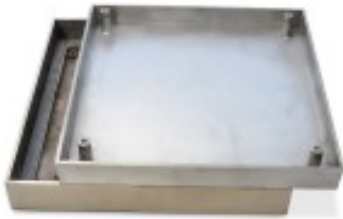

WATERPROOF STAINLESS STEEL FLOOR HATCH - 30 x 30 cm