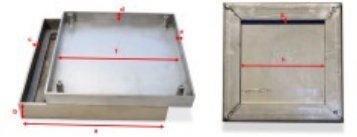

WATERPROOF STAINLESS STEEL FLOOR HATCH - 30 x 30 cm