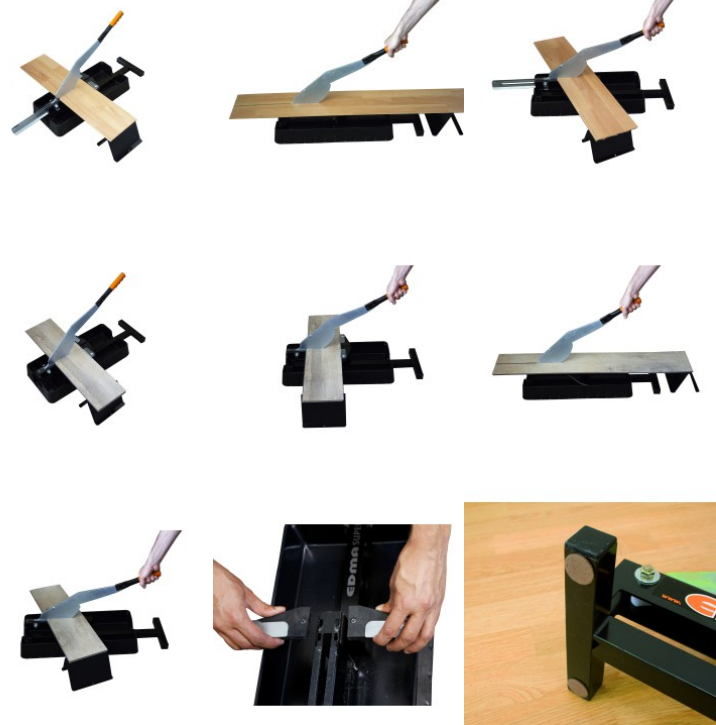

Reference: 089355
EAN13: 3476060893550
UPC: 1

STRATICUT® 230 LVT - Laminate and vinyl flooring guillotine

Fast and effortless cutting.
No breathable dust.
No noise.
No sharpening required ever on blade.
Removable stoppers to make angle cuts, cuts in length and wider than 230 mm planks.
Max. width with stoppers : 230 mm overall.
Cutting die with 2 positions :
- Position 1 (narrow die) : to cut LVT (Luxury Vinyl Tile), HD vinyl and PVC floorings up to 12 mm thick.
- Position 2 (wide die) : to cut laminate floorings up to 12 mm thick.
Accessories :
- 1 trestle.

- 1 dust collector.