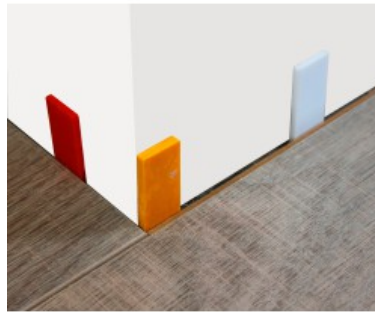

## FLAT SHIM - 100 x 24 x 4 mm - x 1000 pcs

White.  
To level tiles floors, parquet, laminate flooring, panellings, wooden decks,  
stone decks, masonry works...  
Fast and efficient level set up.  
Made of polyethylene.  
In carton box.