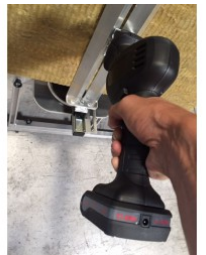

Reference: 366255
EAN13: 3476060036629
UPC: 5

INSULACUT - Reciprocating electric saw for mineral insulation material

Effortless, accurate and clean cut.
Special for mineral insulation material such as rock wool.
14.4 V - 1.5 Ah Li-ion battery and charger included.
Blade length : 300 mm.
CE certified.