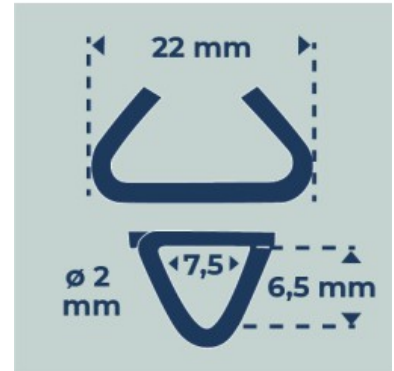

Reference: 900461
EAN13: 3476060004611
UPC: 20

DELTA 22 STAPLE - AISI 316 stainless steel - x 1000 pcs

Wire diameter : 2 mm.
Wire resistance : 550 - 650 N/mm².