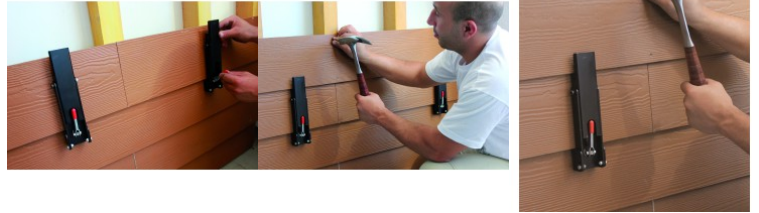

Reference: 039855
EAN13: 3476060003980
UPC: 10

CLIN FIX® - Cladding supports

Set of 2 pieces.

To install overlap claddings (fiber cement, fiber wood or wood) by 1 person alone.

Allows to hold planks in position before nailing with overlap of 30 mm.

For all claddings from 6 mm to 16 mm thick.

Adjustable for different widths of clinkers from 160 mm to 255 mm.

Examples of fiber-cement width :

- 180 mm Hardie Plank type.
- 190 mm Cedral type.
- 210 mm Duracolor or Hardie Linea type.
- 225 mm Ced'R-TEX type.