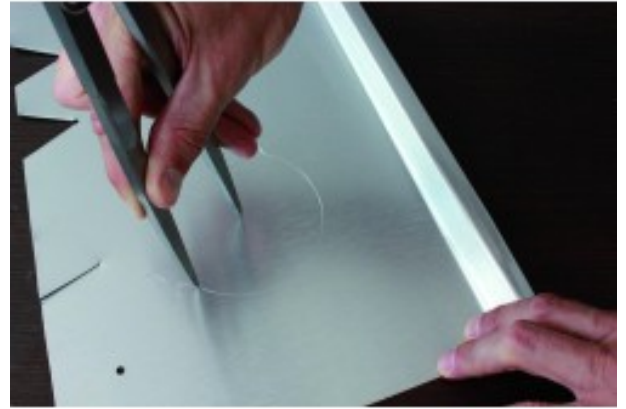

Reference: 032955
EAN13: 3476060003294
UPC: 20

COMPASS - 250 mm

Forged high quality compass.
Hardened and polished steel tips.