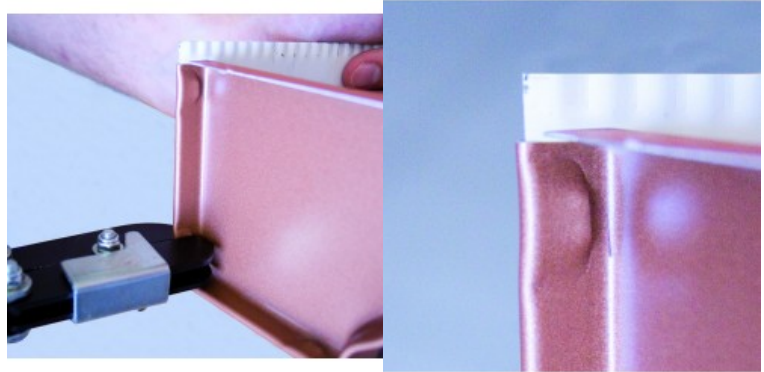

## INTERCLIPS ZINC - Clinching pliers for zinc or enamel-plated aluminium gutters

Quick and strong fixing.  
Clinching capacities :  
- 0.8 mm : zinc, aluminium.  
- 0.75 mm : sheet metal.  
6 x 3 mm crimp.  
For zinc or enamel-plated aluminium gutters, edge strip.  
Depth of 5 to 20 mm.