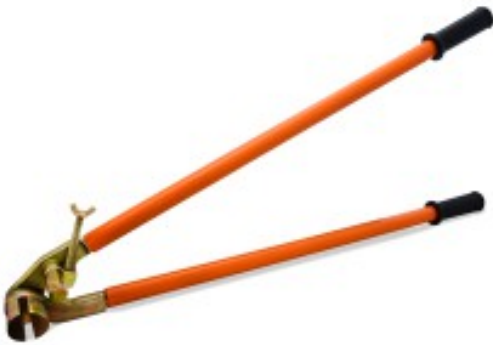

Reference: 131855
EAN13: 3476060013187
UPC: 6

GUTTER HANGER BENDER

Head made of malleable casting GTW 40.
Steel tubes with plastic handles.
Max. capacities : 40 mm wide and 8 mm thick.