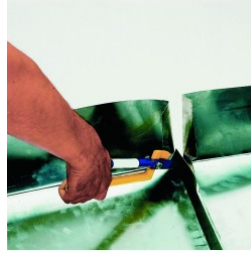

Reference: 132255
EAN13: 3476060013224
UPC: 10

TILE EDGER

To build any slope for tile edges.
Tool width : 70 mm.
Claw height : 40 mm.
Supplied with a 200 cm measuring tape.