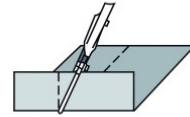

Reference: 132255
EAN13: 3476060013224
UPC: 10

TILE EDGER

To build any slope for tile edges.
Tool width : 70 mm.
Claw height : 40 mm.
Supplied with a 200 cm measuring tape.