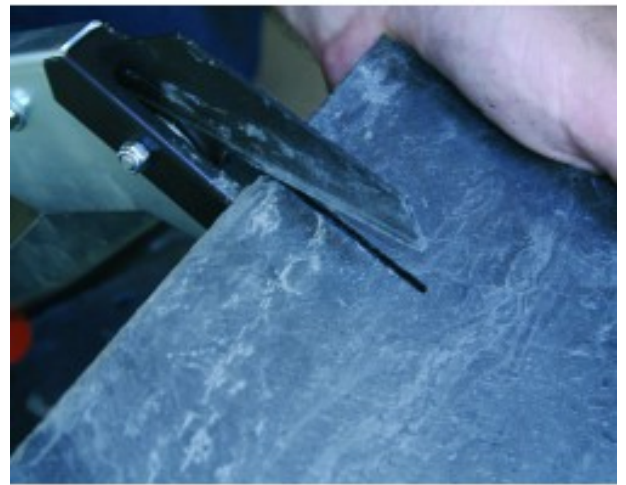

Reference: 032555
EAN13: 3476060003256
UPC: 5

MAT COUP 2 - Slate cutting pliers, 55 mm blade

No dust, no crumbling.
Ergonomic and bi-material grip.
To cut natural and man made slate max. 7 mm thick.