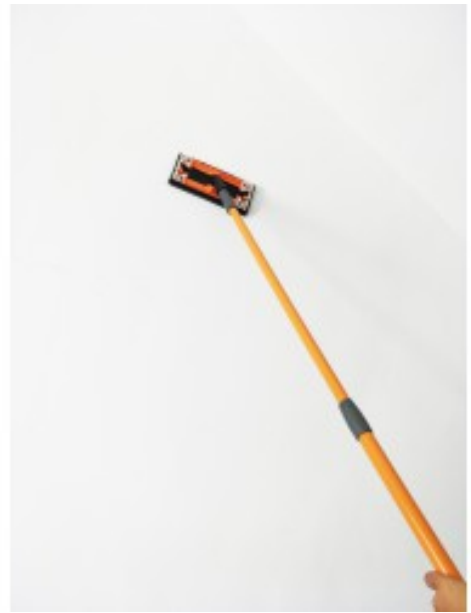

## EASY LOCK TELESCOPIC SANDER - Abrasive hand sander adaptable to a telescopic pole

Allows to sand walls and ceilings without using scaffolding or step ladder.  
Adjustable to EDMA telescopic poles (not included).