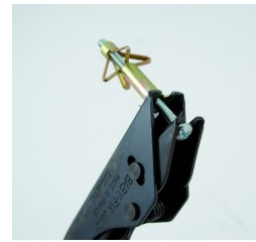

## BABY-FIX® JUNIOR - Expansion tool for all metal anchors

Sprung handles.  
Double hinge.  
Hardened steel arms and jaws.  
Support surface : 100 x 20 mm.  
Max. capacity :  $\varnothing$  8 mm.