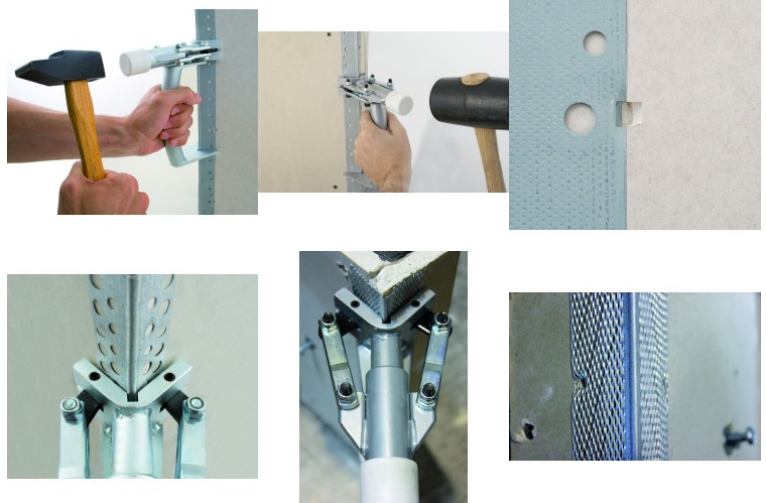

Reference: 062855
EAN13: 3476060006288
UPC: 5

CORNER FIX - Hand tool for fixing corner beads

Easy punching.
For crimping expanded metal corner bead on outside corner.
Ergonomic design.
Replaceable jaws.