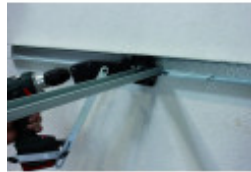

Reference: 161455
EAN13: 3476060016140
UPC: 5

POWER PROFIL - Automatic section setting pliers for all types of studs and tracks, fits on drills

No crimping effort : let the drill do the job !
To crimp all types of studs and tracks (even F530 studs for ceiling application).
Max. capacity : 1 + 1 mm.
It fits all types of power drills/screwdrivers (from 14,4 Volts).