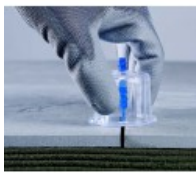

## EDMALEVEL SCREW - Linear spacer 3 mm - x 200 pcs

Ref. : 281655  
Gencod 3476062816557  
UPC: 15

For all types of installations.  
Clear break at the base of the foot for an invisible result.  
Innovative = break the spacer in any direction.  
Allows tiles from 3 to 20 mm thick to be laid and levelled.  
In bag.