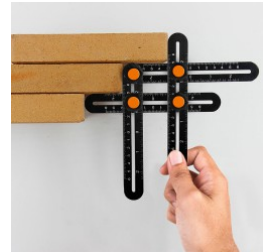

## MULTI-ANGLE CONTOUR GAUGE

With tracing templates Ø 25, 40, 45, 55 and 75 mm.  
Allows to quickly transfer and trace the location of a hole before drilling.  
Equipped with 6 sliding segments of 175 mm in aluminium, graduated in cm and inch.  
108 x 108 mm locator, including 5 templates of different diameters.  
Foldable and easy to adjust thanks to its cross-shaped knobs in order to adapt to various angles and shapes.