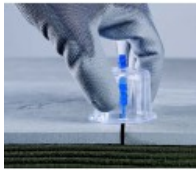

EDMALEVEL SCREW - Linear spacer 1 mm - x 200 pcs

Ref. : 281055
Gencod 3476062810555
UPC: 15

For all types of installations.
Clear break at the base of the foot for an invisible result.
Innovative = break the spacer in any direction.
Allows tiles from 3 to 20 mm thick to be laid and levelled.
In bag.