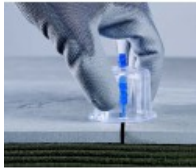

EDMA LEVEL SCREW - Clamping head - x50 pcs

Ref. : 281955
Gencod 3476062819558
UPC: 20

Ergonomic design for optimal handling.
Transparent for better visibility of the work.
Does not mark the tile, does not damage it.
Reusable.
In bag.