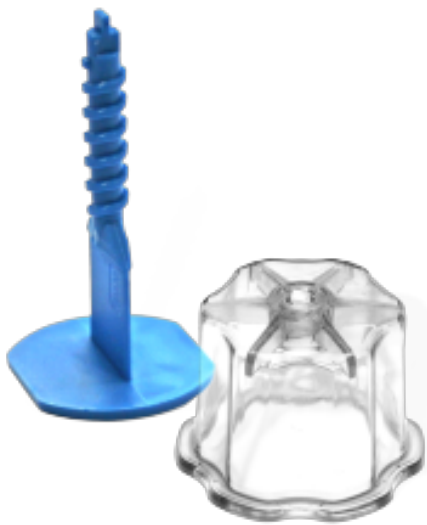

Ref. : 282055
Gencod 3476062820554
UPC: 1

EDMALEVEL SCREW - Self-levelling system starting kit - 1 MM

Self-screwing = quick and easy installation.
Eliminates level differences and maintains a constant joint width.
For all types of installations.
Composed of :
- 100 linear spacers 1 mm
- 50 clamping heads
Allows tiles from 3 to 20 mm thick to be laid and levelled.