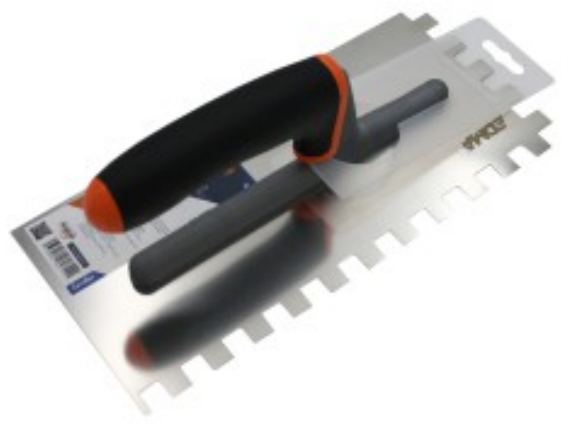

TILER

DRYWALLER

HOUSE PAINTER

MASON

FACADE INSTALLER

ROOFER

FLOORING INSTALLER

LANDSCAPER

Ref. : 260755
Gencod 3476062607551
UPC: 10

NOTCHED TROWEL - 280 mm - 12 x 12 mm

Stainless steel blade.
Fiberglass-reinforced polyamide frame = lightweight and durable.
Ergonomic bi-material handle.

Fabricant
FRANÇAIS
depuis 1937