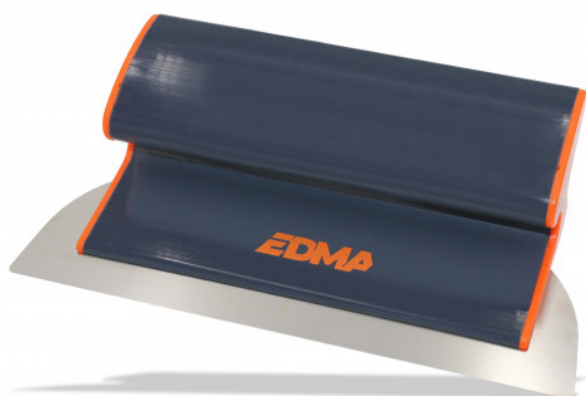

## EDMABLADE FLEXIBLE SMOOTHING BLADE 25 CM

Ref. : 171755  
Gencod 3476060017178  
UPC: 4

Adaptable on EDMA telescopic pole (conector and pole not supplied).  
0,3 mm stainless steel blade with rounded edges.