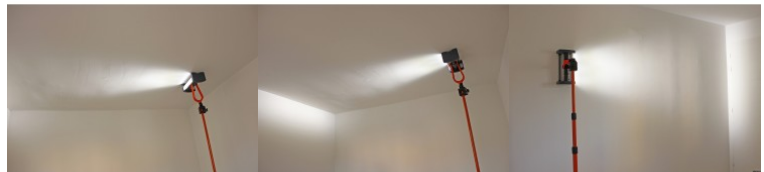

## EDMALIGHT - CORDLESS LED SURFACE INSPECTION LIGHT

Powerful LED light for detecting imperfections and surface irregularities on walls and ceilings.  
Lightweight and wireless for optimal handling.  
Head tilts 100° and swivels 140° with anti-slip coating to adapt to the work surface.  
Adaptable to tripod (ref. 274155) and telescopic pole (ref. 169955) not included.  
Power: 7.5 W.  
Luminous flux: 715 lm.  
LED L70B20 for more than 30000 hours of use.  
Colour of light source: 6000 K = cool white.  
CRI > 80 = good colour rendering.  
30° x 10° grazing beam.  
IP54.  
CE certified.