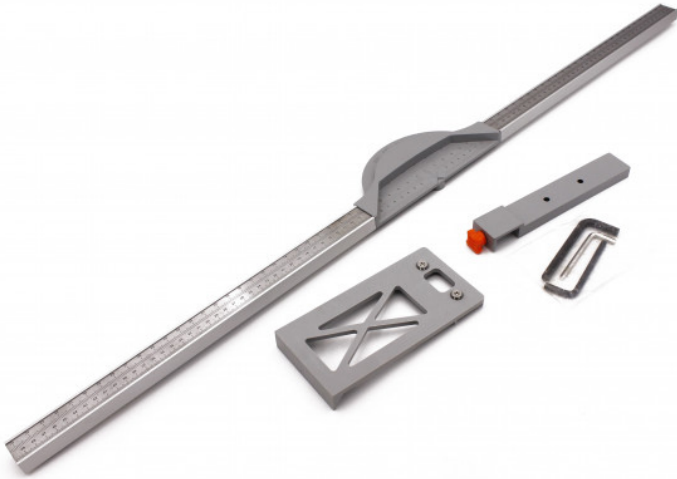

TILER

DRYWALLER

HOUSE PAINTER

MASON

FACADE INSTALLER

ROOFER

FLOORING INSTALLER

LANDSCAPER

MAIN GAUGE - For EDMATILE 925 mm

Ref. : 525104
Gencod 3476065251041
UPC: -

Fabricant
FRANÇAIS
depuis 1937