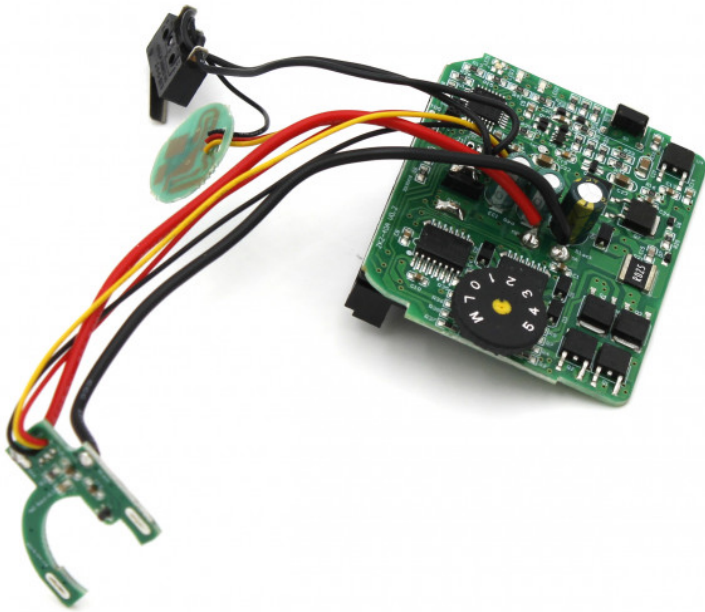

TILER

DRYWALLER

HOUSE PAINTER

MASON

FACADE INSTALLER

ROOFER

FLOORING INSTALLER

LANDSCAPER

## EDMATYER CIRCUIT BOARD SUB-ASSEMBLIES

Ref. : 536785  
Gencod 3476065367858  
UPC: -

Fabricant  
**FRANÇAIS**  
depuis 1937