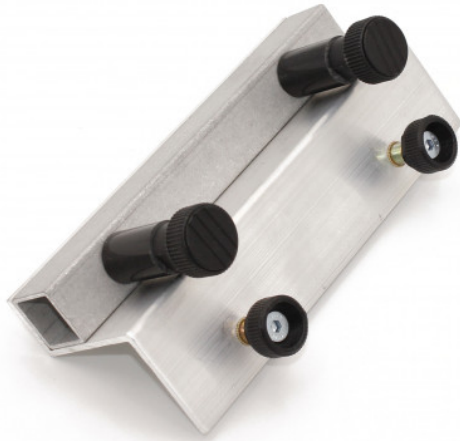

HOLDER FOR FOLDABLE HOT-WIRE CUTTING TABLE

Ref. : 536712
Gencod 3476065367124
UPC: -