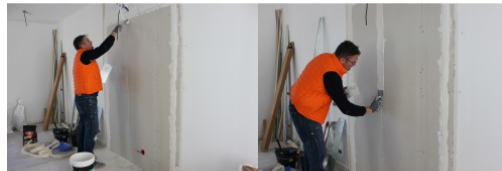

TILER

DRYWALLER

HOUSE PAINTER

MASON

FACADE INSTALLER

ROOFER

FLOORING INSTALLER

LANDSCAPER

## PREMIUM JOINT KNIFE 10 CM - FLEXIBLE BLADE

Premium joint knife.

Flexible blade of 10 cm.

Single material, in stainless steel = more resistant.

Mirror finish.

Fabricant  
**FRANÇAIS**  
depuis 1937