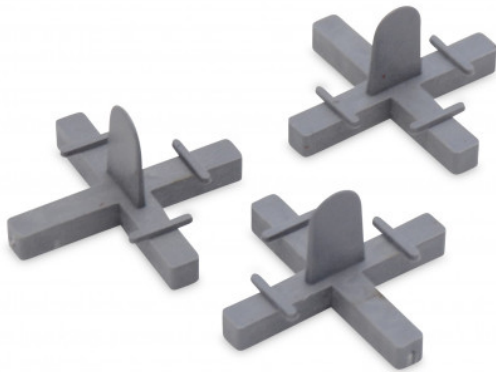

TILER

DRYWALLER

HOUSE PAINTER

MASON

FACADE INSTALLER

ROOFER

FLOORING INSTALLER

LANDSCAPER

RECOVERABLE TILE SPACER - 1,5 mm - x 100 pcs

Ref. : 252755
Gencod 3476062527552
UPC: 36

Reusable.
Enables a steady aligning of tiles.
In bag.