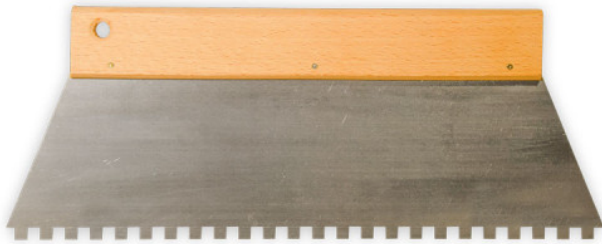

TILER

DRYWALLER

HOUSE PAINTER

MASON

FACADE INSTALLER

ROOFER

FLOORING INSTALLER

LANDSCAPER

NOTCHED SPREADER - 300 mm - 6 x 6 mm

Ref. : 255255
Gencod 3476062552554
UPC: 50

Stainless steel blade.