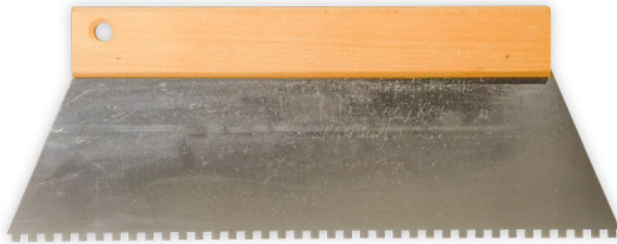

TILER

DRYWALLER

HOUSE PAINTER

MASON

FACADE INSTALLER

ROOFER

FLOORING INSTALLER

LANDSCAPER

NOTCHED SPREADER - 300 mm - 4 x 4 mm

Ref. : 255155
Gencod 3476062551557
UPC: 50

Stainless steel blade.