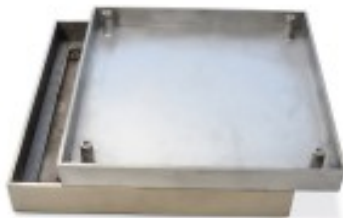

TILER   DRYWALLER   HOUSE PAINTER   MASON   FACADE INSTALLER   ROOFER   FLOORING INSTALLER   LANDSCAPER

Ref. : 257855
Gencod 3476062578554
UPC: 1

WATERPROOF STAINLESS STEEL FLOOR HATCH - 40 x 40 cm

Double seal.
Stainless steel.
Opening keys included.