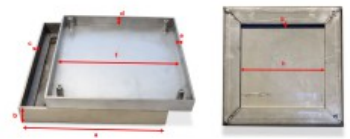

TILER   DRYWALLER   HOUSE PAINTER   MASON   FACADE INSTALLER   ROOFER   FLOORING INSTALLER   LANDSCAPER

Ref. : 257855
Gencod 3476062578554
UPC: 1

WATERPROOF STAINLESS STEEL FLOOR HATCH - 40 x 40 cm

Double seal.
Stainless steel.
Opening keys included.