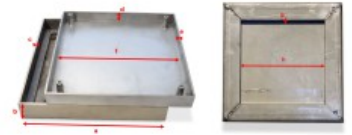

TILER   DRYWALLER   HOUSE PAINTER   MASON   FACADE INSTALLER   ROOFER   FLOORING INSTALLER   LANDSCAPER

Ref. : 257755
Gencod 3476062577557
UPC: 1

WATERPROOF STAINLESS STEEL FLOOR HATCH - 30 x 30 cm

Double seal.
Stainless steel.
Opening keys included.