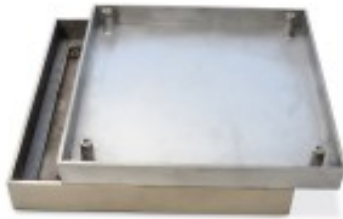

TILER   DRYWALLER   HOUSE PAINTER   MASON   FACADE INSTALLER   ROOFER   FLOORING INSTALLER   LANDSCAPER

Ref. : 257755
Gencod 3476062577557
UPC: 1

WATERPROOF STAINLESS STEEL FLOOR HATCH - 30 x 30 cm

Double seal.
Stainless steel.
Opening keys included.