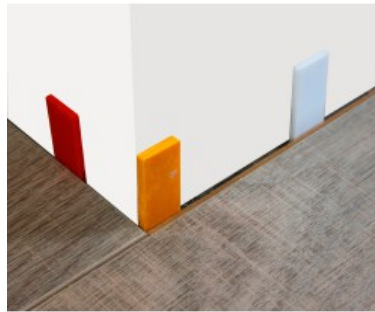

Ref. : 186555
Gencod 3476061865556
UPC: 1

FLAT SHIM - 100 x 24 x 5 mm - x 1000 pcs

Yellow.

To level tiles floors, parquet, laminate flooring, panellings, wooden decks, stone decks, masonry works...

Fast and efficient level set up.