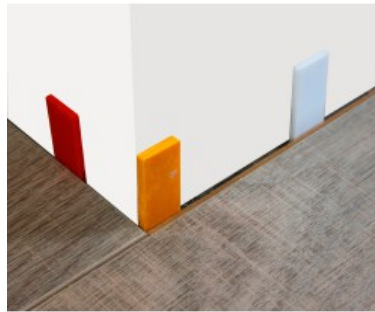

Ref. : 186455
Gencod 3476061864559
UPC: 1

FLAT SHIM - 100 x 24 x 4 mm - x 1000 pcs

White.

To level tiles floors, parquet, laminate flooring, panellings, wooden decks, stone decks, masonry works...

Fast and efficient level set up.