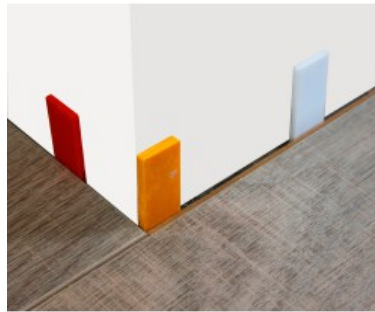

## FLAT SHIM - 100 x 24 x 1 mm - x 1000 pcs

Blue.  
To level tiles floors, parquet, laminate flooring, panellings, wooden decks, stone decks, masonry works...  
Fast and efficient level set up.  
Made from polyethylene.  
In carton box.