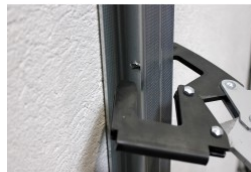

Ref. : 060355
Gencod 3476060603555
UPC: 5

TWIN PROFIL[®] - Section setting pliers for back-to-back studs

Easy to use and time-saving.
Large opening jaw to crimp back-to-back studs in one shot.
Regular stud-to-track crimping from 90 mm width.
Max. capacity : 1 + 1 mm.