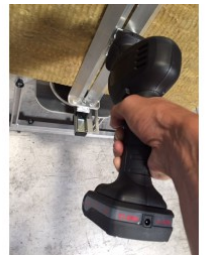

## INSULACUT - Reciprocating electric saw for mineral insulation material

Effortless, accurate and clean cut.  
Special for mineral insulation material such as rock wool.  
14.4 V - 1.5 Ah Li-ion battery and charger included.  
Blade length : 300 mm.  
CE certified.