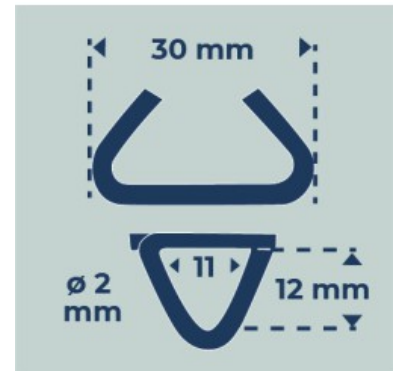

## DELTA 30 STAPLE - Galvanized A - x 2500 pcs

Wire diameter : 2 mm.  
Wire resistance : 450 - 550 N/mm<sup>2</sup>.