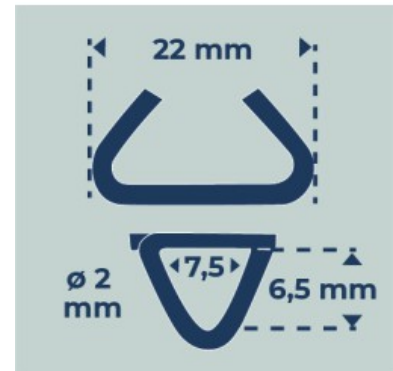

TILER DRYWALLER HOUSE PAINTER MASON FACADE INSTALLER ROOFER FLOORING INSTALLER LANDSCAPER

Ref. : 900461
Gencod 3476060004611
UPC: 20

DELTA 22 STAPLE - AISI 316 stainless steel - x 1000 pcs

Wire diameter : 2 mm.
Wire resistance : 550 - 650 N/mm².