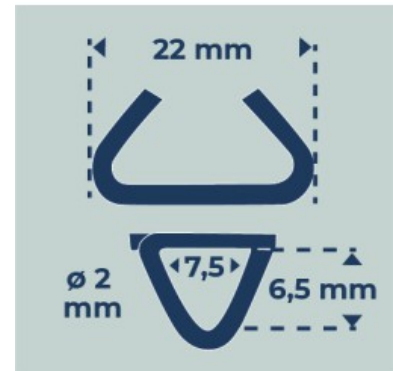

TILER DRYWALLER HOUSE PAINTER MASON FACADE INSTALLER ROOFER FLOORING INSTALLER LANDSCAPER

Ref. : 900460
Gencod 3476060004604
UPC: 20

DELTA 22 STAPLE - Galvanized A - x 1000 pcs

Wire diameter : 2 mm.
Wire resistance : 450 - 550 N/mm².