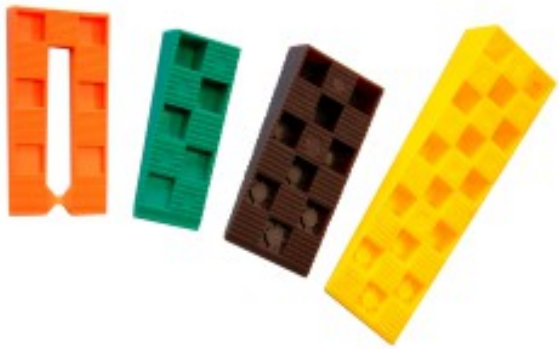

TILER

DRYWALLER

HOUSE PAINTER

MASON

FACADE INSTALLER

ROOFER

FLOORING INSTALLER

LANDSCAPER

Ref. : 188455
Gencod 3476060018847
UPC: 1

WEDGE - Assortment - x 245 pcs

60 orange : 80 x 40 x 8 mm.
70 green : 80 x 30 x 10 mm.
75 brown : 90 x 45 x 15 mm.
40 yellow : 150 x 45 x 25 mm.
To level floorings or wooden decks.
Fast and efficient level set up.
Made from polyethylene.
Storage box included.