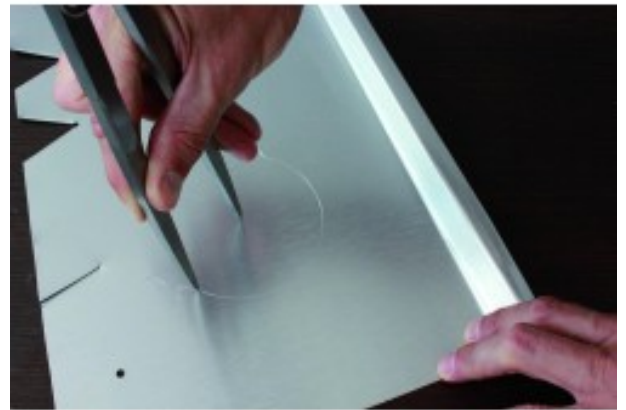

Ref. : 032955
Gencod 3476060003294
UPC: 20

COMPASS - 250 mm

High quality compass according to DIN 6486.
Polished steel.
Ground and polished finish points.

Fabricant
FRANCAIS
depuis 1937