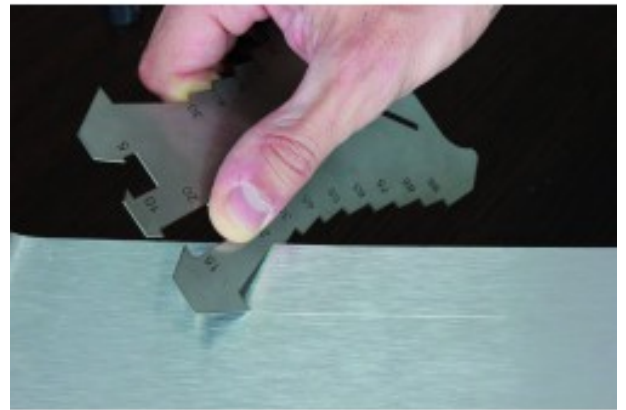

## SCRIBER TOOL

Stainless steel scribe tool.  
Measuring (5 mm) from 5 to 100 mm.

Fabricant  
**FRANÇAIS**  
depuis 1937