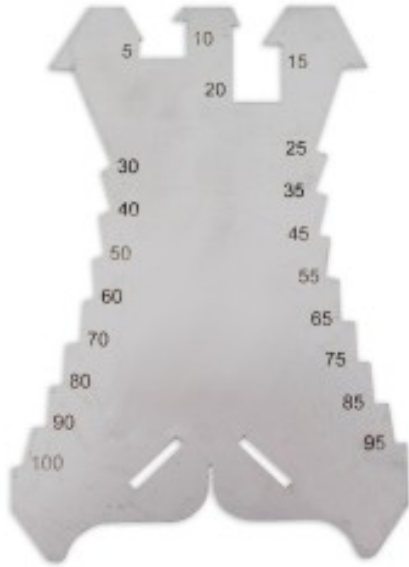

## SCRIBER TOOL

Stainless steel scribe tool.  
Measuring (5 mm) from 5 to 100 mm.

Fabricant  
**FRANÇAIS**  
depuis 1937