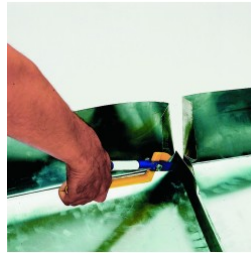

TILER

DRYWALLER

HOUSE PAINTER

MASON

FACADE INSTALLER

ROOFER

FLOORING INSTALLER

LANDSCAPER

Ref. : 132255
Gencod 3476060013224
UPC: 10

TILE EDGER

To build any slope for tile edges.
Tool width : 70 mm.
Claw height : 40 mm.
Supplied with a 200 cm measuring tape.