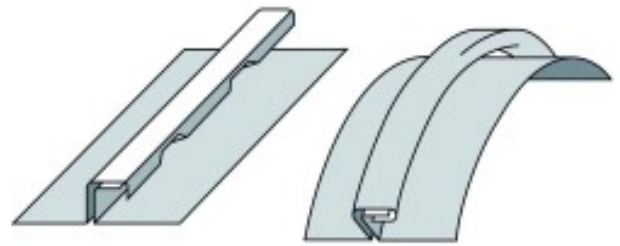

## SEMI-CIRCULAR DORMER SQUARE SEAM FOLDER

Tool joining prefabricated SPM-profiles.  
Used to tack up lengthwise beads to prevent withdrawal from folding press.  
Can make small radius lockseam without difficulty.  
Tool width : 65 mm.  
Claw height : 55 mm.