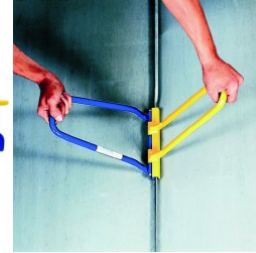

TILER

DRYWALLER

HOUSE PAINTER

MASON

FACADE INSTALLER

ROOFER

FLOORING INSTALLER

LANDSCAPER

Ref. : 038755
Gencod 3476060003874
UPC: 5

TWIN SQUARE SEAM FOLDER

Allows simple and quick shaping of locked square seam into double-seam in just one operation.
Tool width : 220 mm.
Claw height : 50 mm.