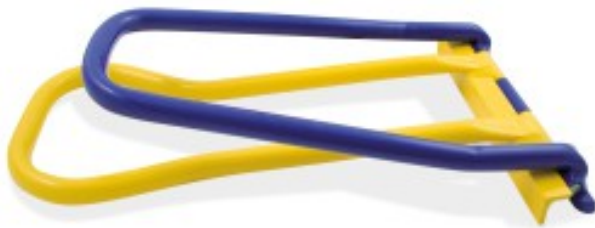

Ref. : 038655
Gencod 3476060003867
UPC: 5

SQUARE SEAM FOLDER

Operated square seam folder joins SPM 30/80 profiles.
Tool width : 220 mm.
Claw height : 50 mm.